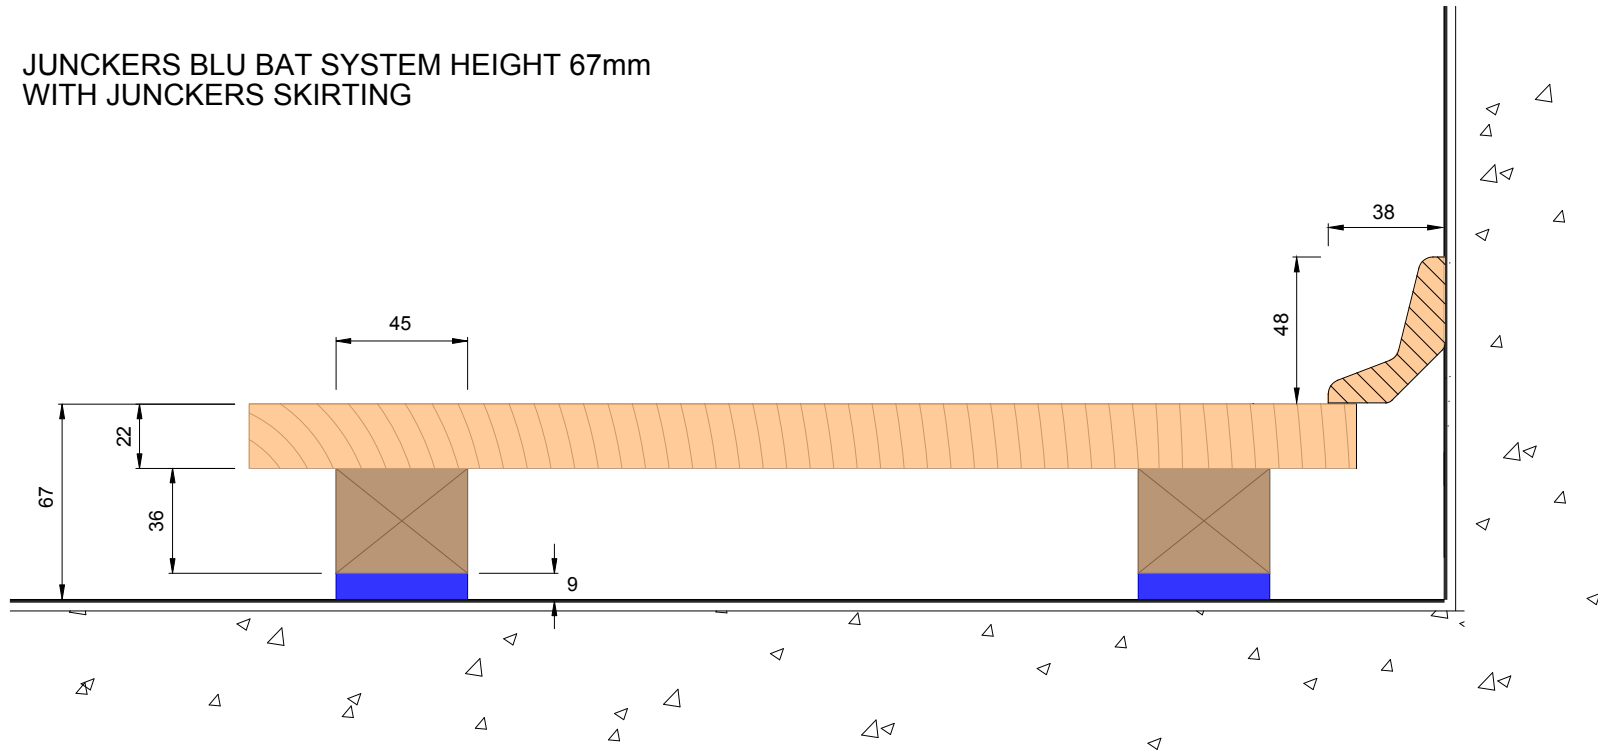

JUNCKERS BLU BAT SYSTEM HEIGHT 67mm  
WITH JUNCKERS SKIRTING

JUNCKERS COMBI SKIRTING