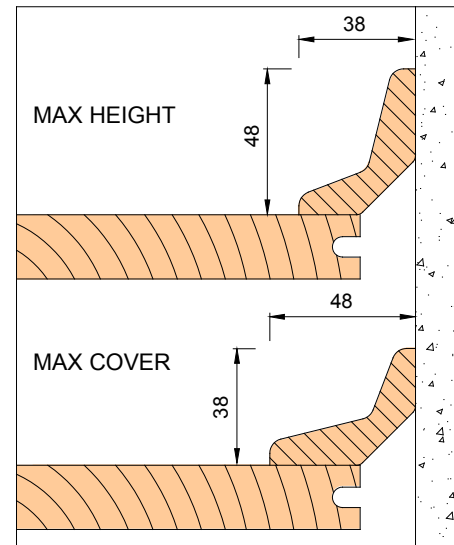

JUNCKERS BLU BAT SYSTEM HEIGHT 67mm  
WITH JUNCKERS SKIRTING

JUNCKERS COMBI SKIRTING